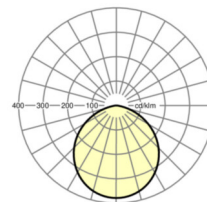

CHARACTERISTICS

Order number	37693116640
EAN number	4020863472895
Commodity code	94051190
Certification mark	IP 20, Protection class I, F, Indoor, CE
Impact resistance (IK rating)	IK02
Ambient temperatur	ta 25°C
Special properties	Ready for IoT
Warranty period	5 years

ELECTRICAL ENGINEERING

Controller	Electronic driver DALI2 (1 pcs.)
System output	28W
Mains voltage	230V/50Hz
Circuit breakers (inrush current)	20 pieces/B10, 30 pieces/B16
Energy efficiency class/light source	D

LIGHTING TECHNOLOGY

Placement	LED, Colour rendering/Light colour CRI ≥ 80 / 3000K
Colour tolerance (MacAdam)	3SDCM
Photobiological safety (Luminaire)	RG0
Nominal luminous flux	2703lm
LED service life	50000h L85/B10 (Tq 25°C), 75000h L80/B10 (Tq 25°C)
Luminaire luminous efficiency	95lm/W
Beam angle	110°
UGR lat./long.	27.4 / 27.4

MECHANICS

Housing colour	white
Dimensions (LxWxH/DxH)	230mm x 115mm
Weight (net)	3.15kg
Type of installation	Ceiling-mounted single installation

Dimensions

H	115 mm	Height
D	230 mm	Diameter

DEEP-LINK

<https://www.regiolux.de/en/article/37693116640>